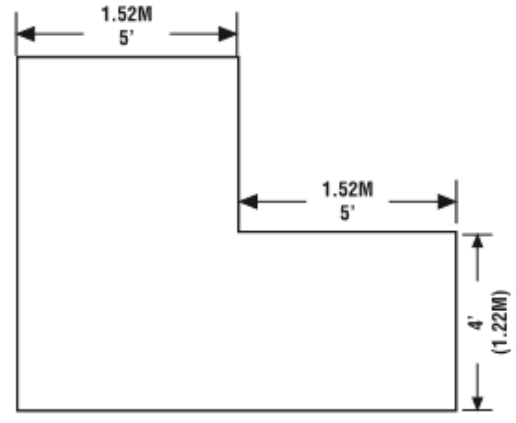

Key

- Booth Carpet
- Aisle Carpet

EXHIBITOR BOOTH RULES & SPECIFICATIONS

PERIMETER OR “INLINE” (Instead of Linear) BOOTHS:

** These booths are located around the perimeter of the exhibit hall

Key

- Booth Carpet
- Aisle Carpet

ISLAND BOOTHS:

Max Height limit is 18 feet, including hanging signs

EXHIBITOR BOOTH RULES & SPECIFICATIONS

MACHINERY PLACEMENT:

All machinery and other large products must be set back from the aisles a MINIMUM of 12 inches (0.30m) for safety. Exhibitors are required to place equipment in such a manner that printed samples do not overflow into the aisles.

****Applies to all booths planning to exhibit machinery of any kind.**

SPONSOR HANGING SIGN HEIGHT VARIANCE:

Diamond Sponsors: Maximum height limit is 22'H to the top of the sign

Platinum Sponsors: Maximum height limit is 20'H to the top of the sign

Gold Sponsors: Maximum height limit is 20'H to the top of the sign

**** Applies to Island, Split Island and Peninsula Booths**