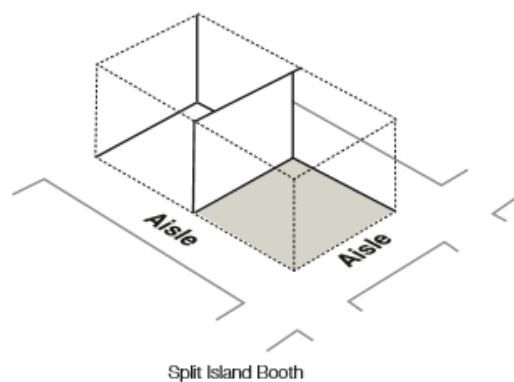

Key

- Booth Carpet
- Aisle Carpet

EXHIBITOR BOOTH RULES & SPECIFICATIONS

PERIMETER OR “INLINE” (Instead of Linear) BOOTHS:

** These booths are located around the perimeter of the exhibit hall

Key

- Booth Carpet
- Aisle Carpet

EXHIBITOR BOOTH RULES & SPECIFICATIONS

SPLIT ISLAND BOOTHS:

EXHIBITOR BOOTH RULES & SPECIFICATIONS

MULTI-STORY BOOTHS:

** Additional approval from Fire Marshal required

EXHIBITOR BOOTH RULES & SPECIFICATIONS

ISLAND BOOTHS:

Max Height limit is 18 feet, including hanging signs

EXHIBITOR BOOTH RULES & SPECIFICATIONS

MACHINERY PLACEMENT:

All machinery and other large products must be set back from the aisles a MINIMUM of 12 inches (0.30m) for safety. Exhibitors are required to place equipment in such a manner that printed samples do not overflow into the aisles.