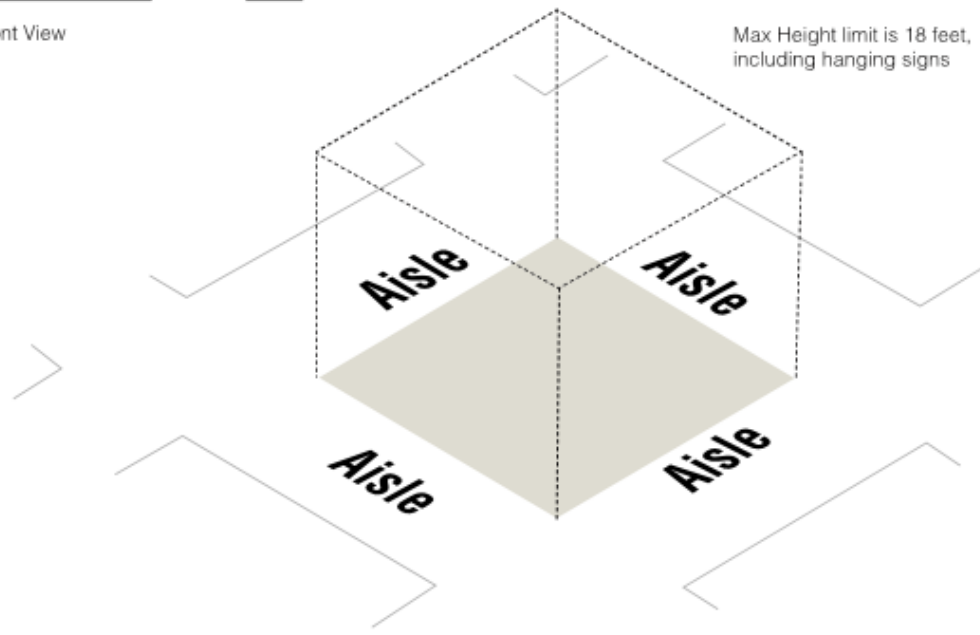

Key

- Booth Carpet
- Aisle Carpet

EXHIBITOR BOOTH RULES & SPECIFICATIONS

PERIMETER OR “INLINE” (Instead of Linear) BOOTHS:

** These booths are located around the perimeter of the exhibit hall

Key

- Booth Carpet
- Aisle Carpet

EXHIBITOR BOOTH RULES & SPECIFICATIONS

SPLIT ISLAND BOOTHS:

EXHIBITOR BOOTH RULES & SPECIFICATIONS

MULTI-STORY BOOTHS:

** Additional approval from Fire Marshal required

EXHIBITOR BOOTH RULES & SPECIFICATIONS

ISLAND BOOTHS:

Max Height limit is 18 feet, including hanging signs

EXHIBITOR BOOTH RULES & SPECIFICATIONS

MACHINERY PLACEMENT:

All machinery and other large products must be set back from the aisles a MINIMUM of 12 inches (0.30m) for safety. Exhibitors are required to place equipment in such a manner that printed samples do not overflow into the aisles.

****Applies to all booths planning to exhibit machinery of any kind.**

SPONSOR HANGING SIGN HEIGHT VARIANCE:

Diamond Sponsors: Maximum height limit is 22'H to the top of the sign

Platinum Sponsors: Maximum height limit is 20'H to the top of the sign