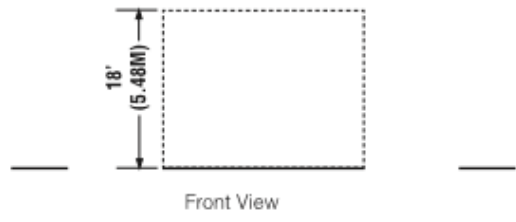

Key

- Booth Carpet
- Aisle Carpet

EXHIBITOR BOOTH RULES & SPECIFICATIONS

PERIMETER OR “INLINE” (Instead of Linear) BOOTHS:

** These booths are located around the perimeter of the exhibit hall

Key

- Booth Carpet
- Aisle Carpet

ISLAND BOOTHS:

Max Height limit is 18 feet, including hanging signs

EXHIBITOR BOOTH RULES & SPECIFICATIONS

MACHINERY PLACEMENT:

All machinery and other large products must be set back from the aisles a MINIMUM of 12 inches (0.30m) for safety. Exhibitors are required to place equipment in such a manner that printed samples do not overflow into the aisles.