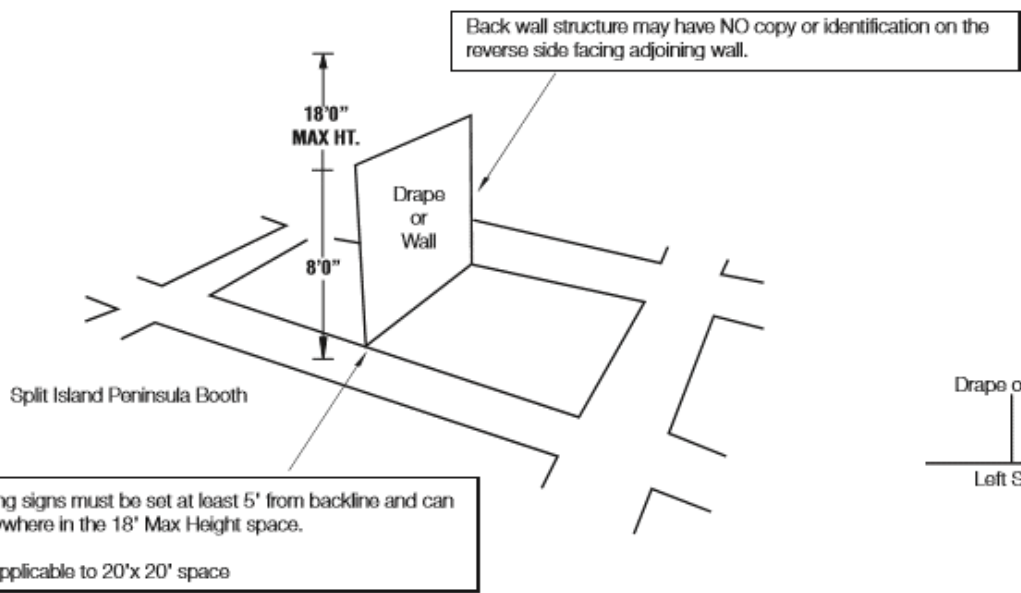

Key

- Booth Carpet
- Aisle Carpet

EXHIBITOR BOOTH RULES & SPECIFICATIONS

PERIMETER OR “INLINE” (Instead of Linear) BOOTHS:

** These booths are located around the perimeter of the exhibit hall

Key

- Booth Carpet
- Aisle Carpet

EXHIBITOR BOOTH RULES & SPECIFICATIONS

SPLIT ISLAND BOOTHS:

EXHIBITOR BOOTH RULES & SPECIFICATIONS

MULTI-STORY BOOTHS:

** Additional approval from Fire Marshal required

EXHIBITOR BOOTH RULES & SPECIFICATIONS

ISLAND BOOTHS:

Max Height limit is 18 feet, including hanging signs

EXHIBITOR BOOTH RULES & SPECIFICATIONS

MACHINERY PLACEMENT:

All machinery and other large products must be set back from the aisles a MINIMUM of 12 inches (0.30m) for safety. Exhibitors are required to place equipment in such a manner that printed samples do not overflow into the aisles.

****Applies to all booths planning to exhibit machinery of any kind.**

SPONSOR HANGING SIGN HEIGHT VARIANCE:

Diamond Sponsors: Maximum height limit is 22'H to the top of the sign

Platinum Sponsors: Maximum height limit is 20'H to the top of the sign