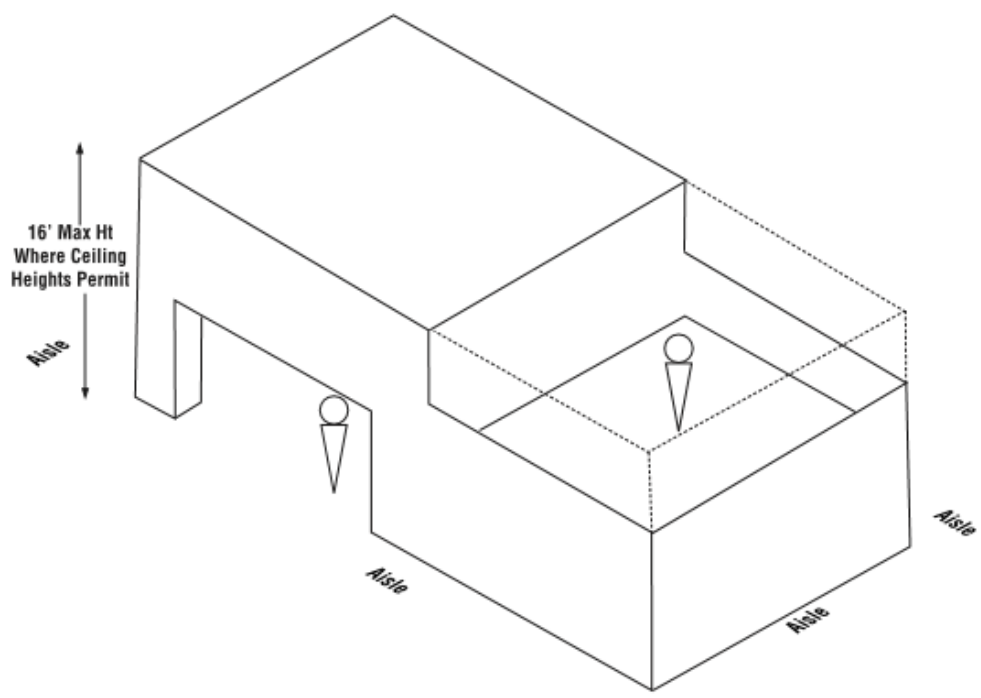

Key

- Booth Carpet
- Aisle Carpet

EXHIBITOR BOOTH RULES & SPECIFICATIONS

PERIMETER OR “INLINE” (Instead of Linear) BOOTHS:

** These booths are located around the perimeter of the exhibit hall

Key

- Booth Carpet
- Aisle Carpet

EXHIBITOR BOOTH RULES & SPECIFICATIONS

SPLIT ISLAND BOOTHS:

EXHIBITOR BOOTH RULES & SPECIFICATIONS

MULTI-STORY BOOTHS:

** Additional approval from Fire Marshal required

EXHIBITOR BOOTH RULES & SPECIFICATIONS

ISLAND BOOTHS:

Max Height limit is 18 feet, including hanging signs

EXHIBITOR BOOTH RULES & SPECIFICATIONS

MACHINERY PLACEMENT:

All machinery and other large products must be set back from the aisles a MINIMUM of 12 inches (0.30m) for safety. Exhibitors are required to place equipment in such a manner that printed samples do not overflow into the aisles.

****Applies to all booths planning to exhibit machinery of any kind.**

SPONSOR HANGING SIGN HEIGHT VARIANCE:

Diamond Sponsors: Maximum height limit is 22'H to the top of the sign

Platinum Sponsors: Maximum height limit is 20'H to the top of the sign