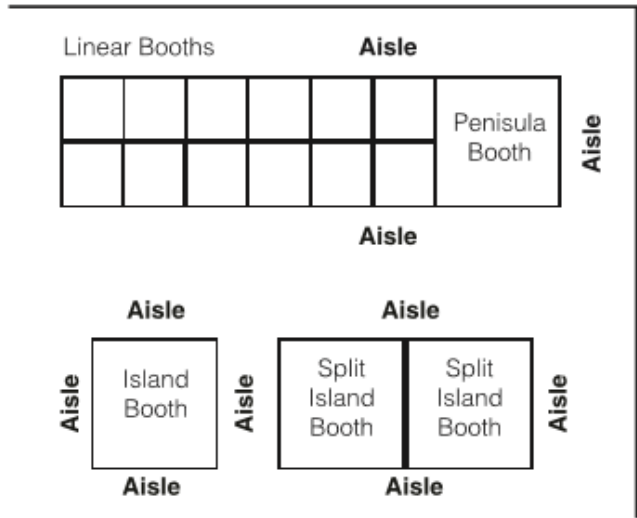

EXHIBITOR BOOTH RULES & SPECIFICATIONS

STANDARD OR "INLINE" (Instead of Linear) BOOTHS:

** Standard or "Inline" Booths do NOT come with carpet this year. You will need to order this through our General Service Contractor or provide your own.

Key

- Booth Carpet
- Aisle Carpet

EXHIBITOR BOOTH RULES & SPECIFICATIONS

PERIMETER OR “INLINE” (Instead of Linear) BOOTHS:

** These booths are located around the perimeter of the exhibit hall

Key

- Booth Carpet
- Aisle Carpet

ISLAND BOOTHS:

Max Height limit is 18 feet, including hanging signs

EXHIBITOR BOOTH RULES & SPECIFICATIONS

MACHINERY PLACEMENT:

All machinery and other large products must be set back from the aisles a MINIMUM of 12 inches (0.30m) for safety. Exhibitors are required to place equipment in such a manner that printed samples do not overflow into the aisles.

Gold Sponsors: Maximum height limit is 20'H to the top of the sign

**** Applies to Island, Split Island and Peninsula Booths**