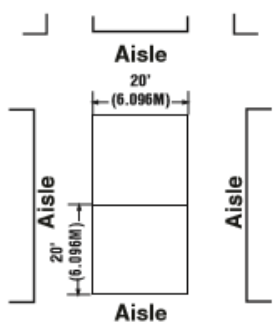

EXHIBITOR BOOTH RULES & SPECIFICATIONS

SPLIT ISLAND BOOTHS: