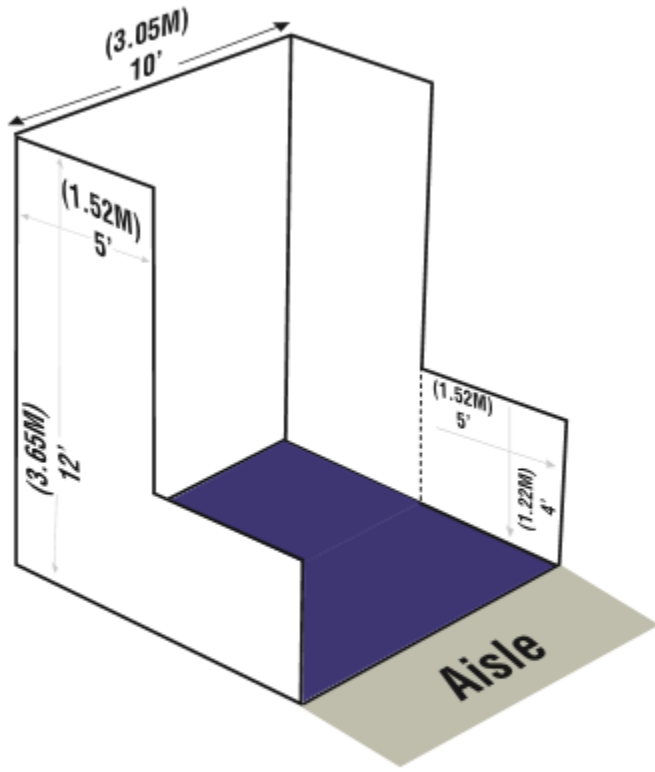

Key

- Booth Carpet
- Aisle Carpet

EXHIBITOR BOOTH RULES & SPECIFICATIONS

PERIMETER OR “INLINE” (Instead of Linear) BOOTHS:

** These booths are located around the perimeter of the exhibit hall

Key

- Booth Carpet
- Aisle Carpet

ISLAND BOOTHS:

Max Height limit is 18 feet, including hanging signs

EXHIBITOR BOOTH RULES & SPECIFICATIONS

MACHINERY PLACEMENT:

All machinery and other large products must be set back from the aisles a MINIMUM of 12 inches (0.30m) for safety. Exhibitors are required to place equipment in such a manner that printed samples do not overflow into the aisles.

****Applies to all booths planning to exhibit machinery of any kind.**

SPONSOR HANGING SIGN HEIGHT VARIANCE:

Diamond Sponsors: Maximum height limit is 22'H to the top of the sign

Platinum Sponsors: Maximum height limit is 20'H to the top of the sign

Gold Sponsors: Maximum height limit is 20'H to the top of the sign

**** Applies to Island, Split Island and Peninsula Booths**