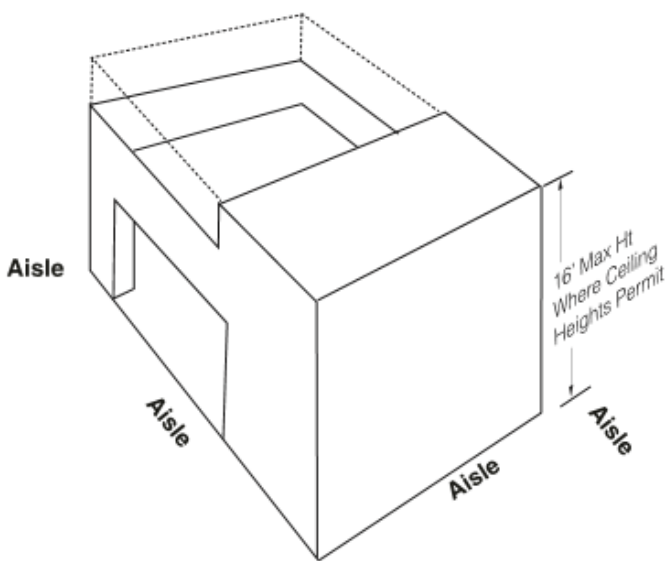

Key

- Booth Carpet
- Aisle Carpet

EXHIBITOR BOOTH RULES & SPECIFICATIONS

PERIMETER OR “INLINE” (Instead of Linear) BOOTHS:

** These booths are located around the perimeter of the exhibit hall

Key

- Booth Carpet
- Aisle Carpet

EXHIBITOR BOOTH RULES & SPECIFICATIONS

SPLIT ISLAND BOOTHS:

EXHIBITOR BOOTH RULES & SPECIFICATIONS

MULTI-STORY BOOTHS:

** Additional approval from Fire Marshal required

EXHIBITOR BOOTH RULES & SPECIFICATIONS

ISLAND BOOTHS:

Max Height limit is 18 feet, including hanging signs

EXHIBITOR BOOTH RULES & SPECIFICATIONS

MACHINERY PLACEMENT:

All machinery and other large products must be set back from the aisles a MINIMUM of 12 inches (0.30m) for safety. Exhibitors are required to place equipment in such a manner that printed samples do not overflow into the aisles.