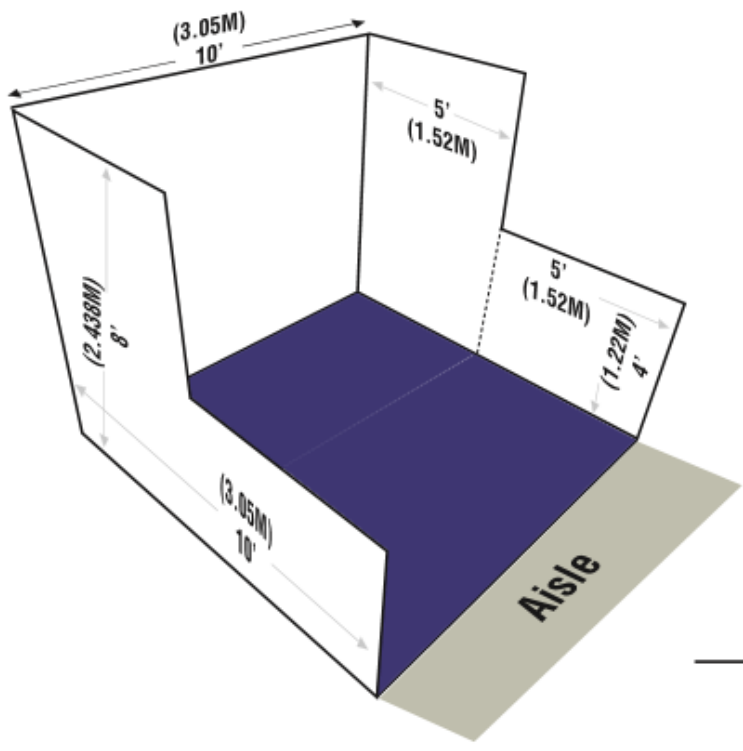

EXHIBITOR BOOTH RULES & SPECIFICATIONS

STANDARD OR "INLINE" (Instead of Linear) BOOTHS:

** Standard or "Inline" Booths do NOT come with carpet this year. You will need to order this through our General Service Contractor or provide your own.

Key

- Booth Carpet
- Aisle Carpet

EXHIBITOR BOOTH RULES & SPECIFICATIONS

PERIMETER OR “INLINE” (Instead of Linear) BOOTHS:

** These booths are located around the perimeter of the exhibit hall

Key

- Booth Carpet
- Aisle Carpet

ISLAND BOOTHS:

Max Height limit is 18 feet, including hanging signs

EXHIBITOR BOOTH RULES & SPECIFICATIONS

MACHINERY PLACEMENT:

All machinery and other large products must be set back from the aisles a MINIMUM of 12 inches (0.30m) for safety. Exhibitors are required to place equipment in such a manner that printed samples do not overflow into the aisles.

Gold Sponsors: Maximum height limit is 20'H to the top of the sign

**** Applies to Island, Split Island and Peninsula Booths**