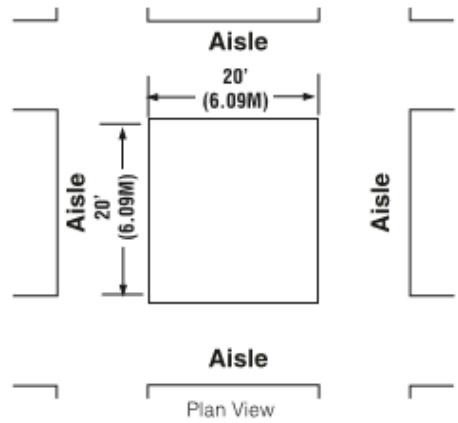

Key

- Booth Carpet
- Aisle Carpet

EXHIBITOR BOOTH RULES & SPECIFICATIONS

PERIMETER OR “INLINE” (Instead of Linear) BOOTHS:

** These booths are located around the perimeter of the exhibit hall

Key

- Booth Carpet
- Aisle Carpet

EXHIBITOR BOOTH RULES & SPECIFICATIONS

SPLIT ISLAND BOOTHS:

EXHIBITOR BOOTH RULES & SPECIFICATIONS

MULTI-STORY BOOTHS:

** Additional approval from Fire Marshal required

EXHIBITOR BOOTH RULES & SPECIFICATIONS

ISLAND BOOTHS:

Max Height limit is 18 feet, including hanging signs

EXHIBITOR BOOTH RULES & SPECIFICATIONS

MACHINERY PLACEMENT:

All machinery and other large products must be set back from the aisles a MINIMUM of 12 inches (0.30m) for safety. Exhibitors are required to place equipment in such a manner that printed samples do not overflow into the aisles.

****Applies to all booths planning to exhibit machinery of any kind.**

SPONSOR HANGING SIGN HEIGHT VARIANCE:

Diamond Sponsors: Maximum height limit is 22'H to the top of the sign

Platinum Sponsors: Maximum height limit is 20'H to the top of the sign