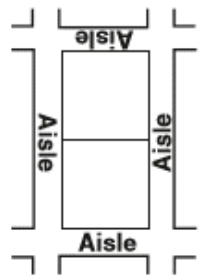

Key

- Booth Carpet
- Aisle Carpet

EXHIBITOR BOOTH RULES & SPECIFICATIONS

PERIMETER OR “INLINE” (Instead of Linear) BOOTHS:

** These booths are located around the perimeter of the exhibit hall

Key

- Booth Carpet
- Aisle Carpet

EXHIBITOR BOOTH RULES & SPECIFICATIONS

SPLIT ISLAND BOOTHS:

EXHIBITOR BOOTH RULES & SPECIFICATIONS

MULTI-STORY BOOTHS:

** Additional approval from Fire Marshal required

EXHIBITOR BOOTH RULES & SPECIFICATIONS

ISLAND BOOTHS:

Max Height limit is 18 feet, including hanging signs

EXHIBITOR BOOTH RULES & SPECIFICATIONS

MACHINERY PLACEMENT:

All machinery and other large products must be set back from the aisles a MINIMUM of 12 inches (0.30m) for safety. Exhibitors are required to place equipment in such a manner that printed samples do not overflow into the aisles.

Gold Sponsors: Maximum height limit is 20'H to the top of the sign

**** Applies to Island, Split Island and Peninsula Booths**