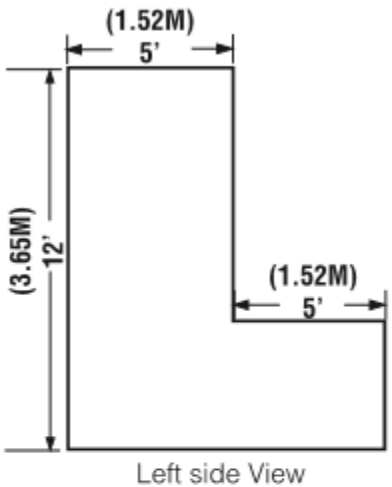

Key

- Booth Carpet
- Aisle Carpet

EXHIBITOR BOOTH RULES & SPECIFICATIONS

PERIMETER OR “INLINE” (Instead of Linear) BOOTHS:

** These booths are located around the perimeter of the exhibit hall

Key

- Booth Carpet
- Aisle Carpet

ISLAND BOOTHS:

Max Height limit is 18 feet, including hanging signs

EXHIBITOR BOOTH RULES & SPECIFICATIONS

MACHINERY PLACEMENT:

All machinery and other large products must be set back from the aisles a MINIMUM of 12 inches (0.30m) for safety. Exhibitors are required to place equipment in such a manner that printed samples do not overflow into the aisles.

****Applies to all booths planning to exhibit machinery of any kind.**

SPONSOR HANGING SIGN HEIGHT VARIANCE:

Diamond Sponsors: Maximum height limit is 22'H to the top of the sign

Platinum Sponsors: Maximum height limit is 20'H to the top of the sign

Gold Sponsors: Maximum height limit is 20'H to the top of the sign

**** Applies to Island, Split Island and Peninsula Booths**