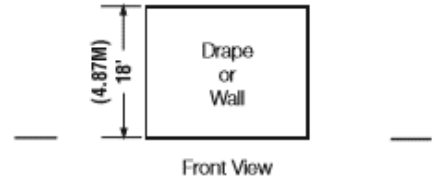

EXHIBITOR BOOTH RULES & SPECIFICATIONS

SPLIT ISLAND BOOTHS: